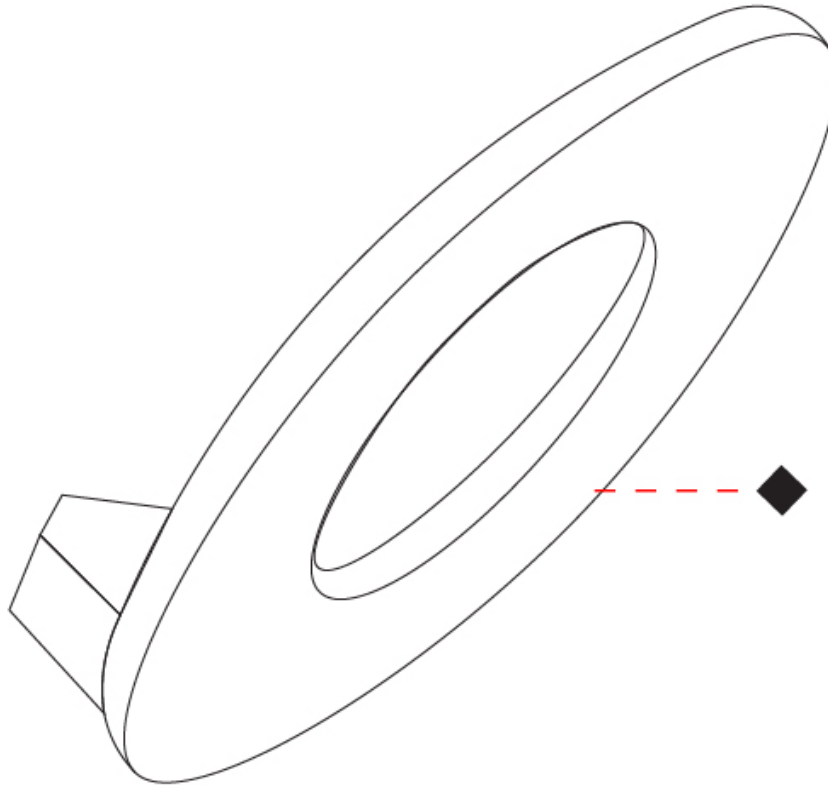

160mm 6 5/16"

Ø220mm 8 5/8"

175mm 6 7/8"

PASSEPARTOUT SURFACE

D33001-

PROJECT	_____
TYPE	_____
SPECIFIER	_____
QUANTITY	_____
DATE	_____

PROJECT	_____
TYPE	_____
SPECIFIER	_____
QUANTITY	_____
DATE	_____

Fixture Finish