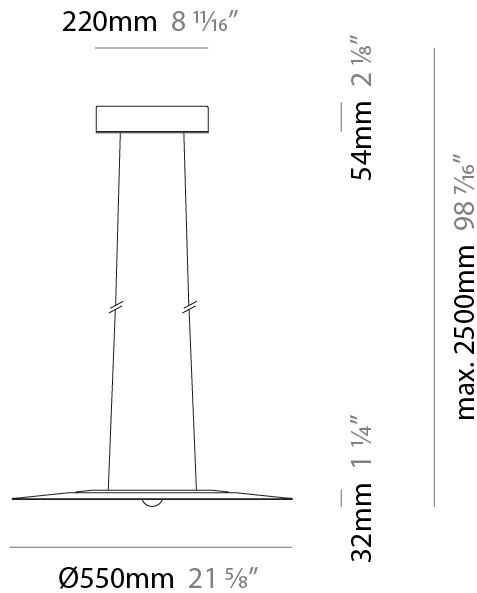

PASSEPARTOUT SUSPENSION

D31022-

base number _____
Finish Options _____

1. To build a product code in our configurator select the specify button on the base model # product page
2. To build a manual product code on this datasheet choose from the options listed below in blue font and add the suffix to the base model #

GENERAL

Series: Passepartout
Brand: Cini & Nils
Division: Design
Mounting Type: Suspension
Mounting Location: Ceiling
Subcategory: Pendant

PHYSICAL

Shape: Round
Diameter (mm): 550
Diameter (in): 21 ⁵/₈
Height (mm): 32
Height (in): 1 ¹/₄
Max. Overall Height (mm): 2500
Max. Overall Height (in): 98 ⁷/₁₆
Light Distribution: Direct / Indirect
Weight (kg): 6.3
Weight (lbs): 5.07
Fixture Finish: MWH / MBK / PCH / PGO / MSI / MGD
Fixture Material: Aluminum

ELECTRICAL

Lamp Type: LED
Input Wattage (W): 29
Total Output Wattage (W): 12.6 (Dir) / 14.9 (Ind)
Dimming: Tri-Mode (Non-Dimming and Phase Dimming (120Vac only) and 0-10V Dimming)
Driver Included: Yes
Driver Location: Integrated
Driver Type: Constant Current - Universal
Driver Class: Class 1
Input Voltage (V): 120 - 277
Constant Current (MA): 350

LED

Number of LEDs: 2
Color Temperature (°K): 2800
Nominal Lumen (lm): 2800
CRI: >90 CRI
Lamp Life (hrs): 50000

OPTICAL

RATINGS AND CERTIFICATIONS

Certified By: Certified for North American Standards
IP rating: IP20